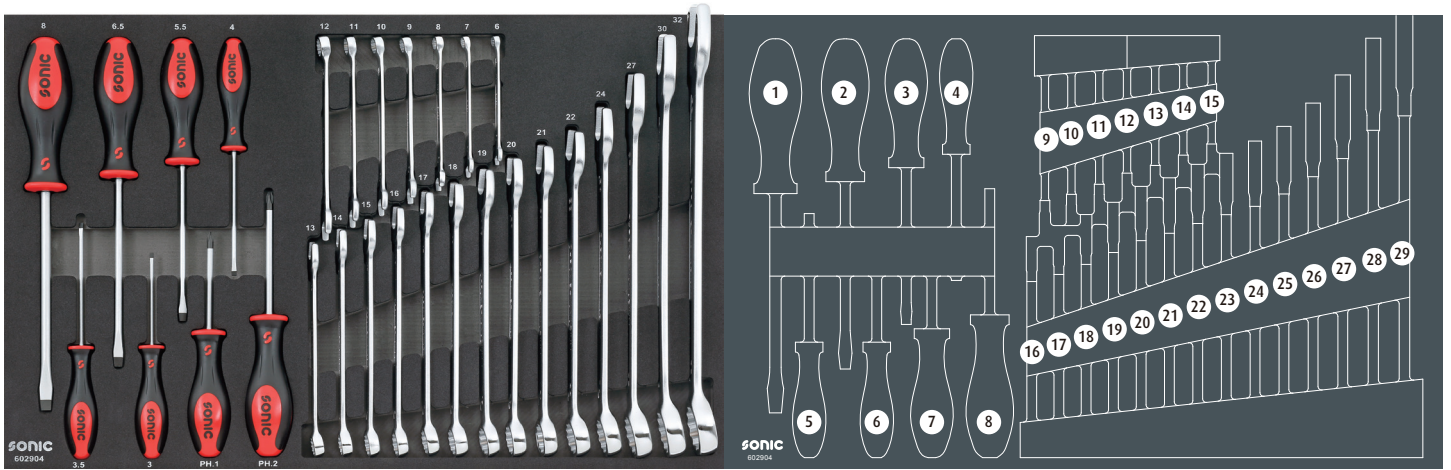

602904

	NO	Sonic NO	Size	Length	Q'ty
	1	13308	8mm	299mm	
	2	13365	6.5mm	265mm	
	3	13355	5.5mm	228mm	
	4	13304	4mm	192mm	
	5	13335	3.5mm	192mm	
	6	13303	3mm	167mm	
	7	1311	PH.1	183mm	
	8	1312	PH.2	215mm	
	9	41512	12mm	165mm	
	10	41511	11mm	155mm	
	11	41510	10mm	145mm	
	12	41509	9mm	135mm	
	13	41508	8mm	125mm	
	14	41507	7mm	115mm	
	15	41506	6mm	105mm	
	16	41513	13mm	175mm	
	17	41514	14mm	185mm	
	18	41515	15mm	195mm	
	19	41516	16mm	205mm	
	20	41517	17mm	215mm	
	21	41518	18mm	225mm	
	22	41519	19mm	235mm	
	23	41520	20mm	245mm	
	24	41521	21mm	255mm	
	25	41522	22mm	265mm	
	26	41524	24mm	285mm	
	27	41527	27mm	315mm	
	28	41530	30mm	345mm	
	29	41532	32mm	365mm	